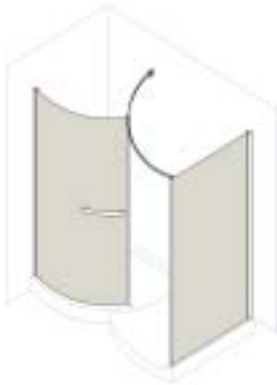

Because you'll want to choose exactly how you - and your bathroom - want to be pampered, there is a choice of stylish enclosures, doors and trays that offer excellent value with innovative features. Enjoy.

Space II

Space II Walk-In

CODE	DESCRIPTION	SIZE	GLASS	FINISH
EDS04C	Walk-In	1400 x 900mm	Clear	Silver
EDT03WL	Walk-In Tray (Left Hand)	1400 x 900mm	N/A	White
EDT03WR	Walk-In Tray (Right Hand)	1400 x 900mm	N/A	White
EDA02T	Step Board	1000 x 300mm	N/A	Wood
EDA01T	Shower Shelf	500 x 150mm	N/A	Wood

Space II (Left hand shown)

- Life Time Guarantee
- 5mm toughened safety glass to BS 6206 Class A (Kite marked)
- Chrome towel rail
- Suitable for power showers
- Optional hygiene-step
- Optional shower shelf
- Suitable for wet bathroom applications
- 25mm wall adjustment
- Available in Left and Right hand versions.

Soul

Soul

CODE	DESCRIPTION	SIZE	GLASS	FINISH
EDS02C	Surround Quadrant	900 x 900mm	Clear	Silver
EDT02W	Surround Tray	900 x 900mm	N/A	White

Soul (Left & Right)

- Life Time Guarantee
- 6mm & 5mm toughened safety glass
- Adjustable roller wheel bearings for smooth and silent opening action
- Chrome handle
- Magnetic door seals
- Suitable for power showers
- Self cleaning wheel tracks
- 20mm wall adjustment
- Available in Left and Right hand versions.