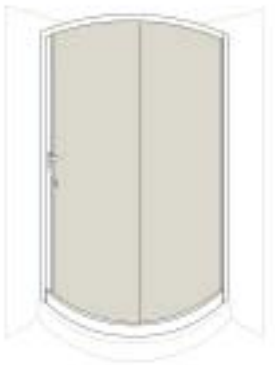

Space I

Space I Walk - In

CODE	DESCRIPTION	SIZE	GLASS	FINISH
EDS03C	Walk-In Enclosure	1400 x 900mm	Clear	Silver
EDT03WL	Walk-In Tray (Left Hand)	1400 x 900mm	N/A	White
EDT03WR	Walk-In Tray (Right Hand)	1400 x 900mm	N/A	White
EDA02T	Step Board	1000 x 300mm	N/A	Wood

Space I (left hand shown)

- Life Time Guarantee
- 5mm toughened safety glass to BS 6206 Class A (Kite marked)
- Chrome towel rail
- Suitable for power showers
- Optional hygiene-step
- Suitable for wet bathroom applications
- 25mm wall adjustment
- Available in Left and Right hand versions.

Soul

Soul

CODE	DESCRIPTION	SIZE	GLASS	FINISH
EDS02C	Surround Quadrant	900 x 900mm	Clear	Silver
EDT02W	Surround Tray	900 x 900mm	N/A	White

Soul (Left & Right)

- Life Time Guarantee
- 6mm & 5mm toughened safety glass
- Adjustable roller wheel bearings for smooth and silent opening action
- Chrome handle
- Magnetic door seals
- Suitable for power showers
- Self cleaning wheel tracks
- 20mm wall adjustment
- Available in Left and Right hand versions.